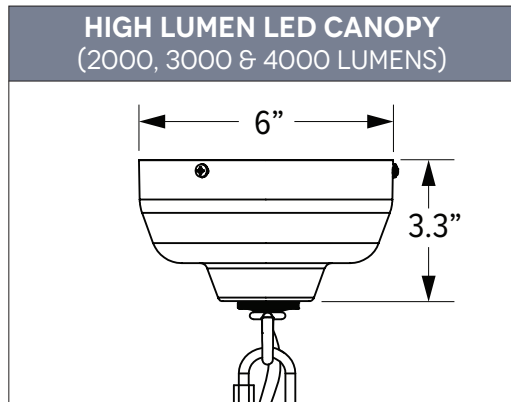

CHAIN HUNG (CNXX)	
CODE	LENGTH (L)
CN36	36" (3 Feet)
CN48	48" (4 Feet)
CN60	60" (5 Feet)
CN72	72" (6 Feet)

Custom lengths available upon request, contact factory for additional information.

CSA LISTED CORD OPTIONS