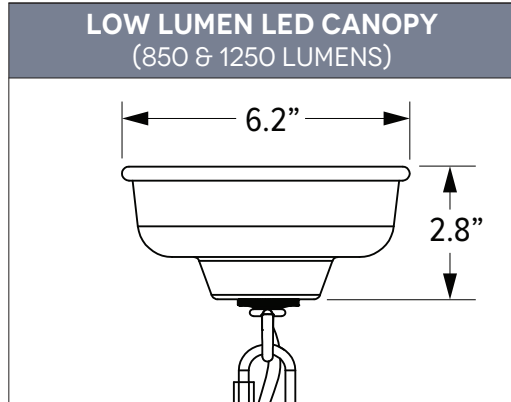

CHAIN HUNG (CNXX)	
CODE	LENGTH (L)
CN36	36" (3 Feet)
CN48	48" (4 Feet)
CN60	60" (5 Feet)
CN72	72" (6 Feet)

Custom lengths available upon request, contact factory for additional information.

CSA LISTED CORD OPTIONS