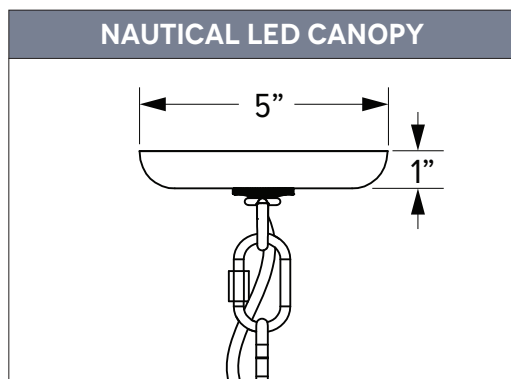

CHAIN HUNG (CNXX)	
CODE	LENGTH (L)
CN36	36" (3 Feet)
CN48	48" (4 Feet)
CN60	60" (5 Feet)
CN72	72" (6 Feet)

Custom lengths available upon request, contact factory for additional information.

CSA LISTED CORD OPTIONS